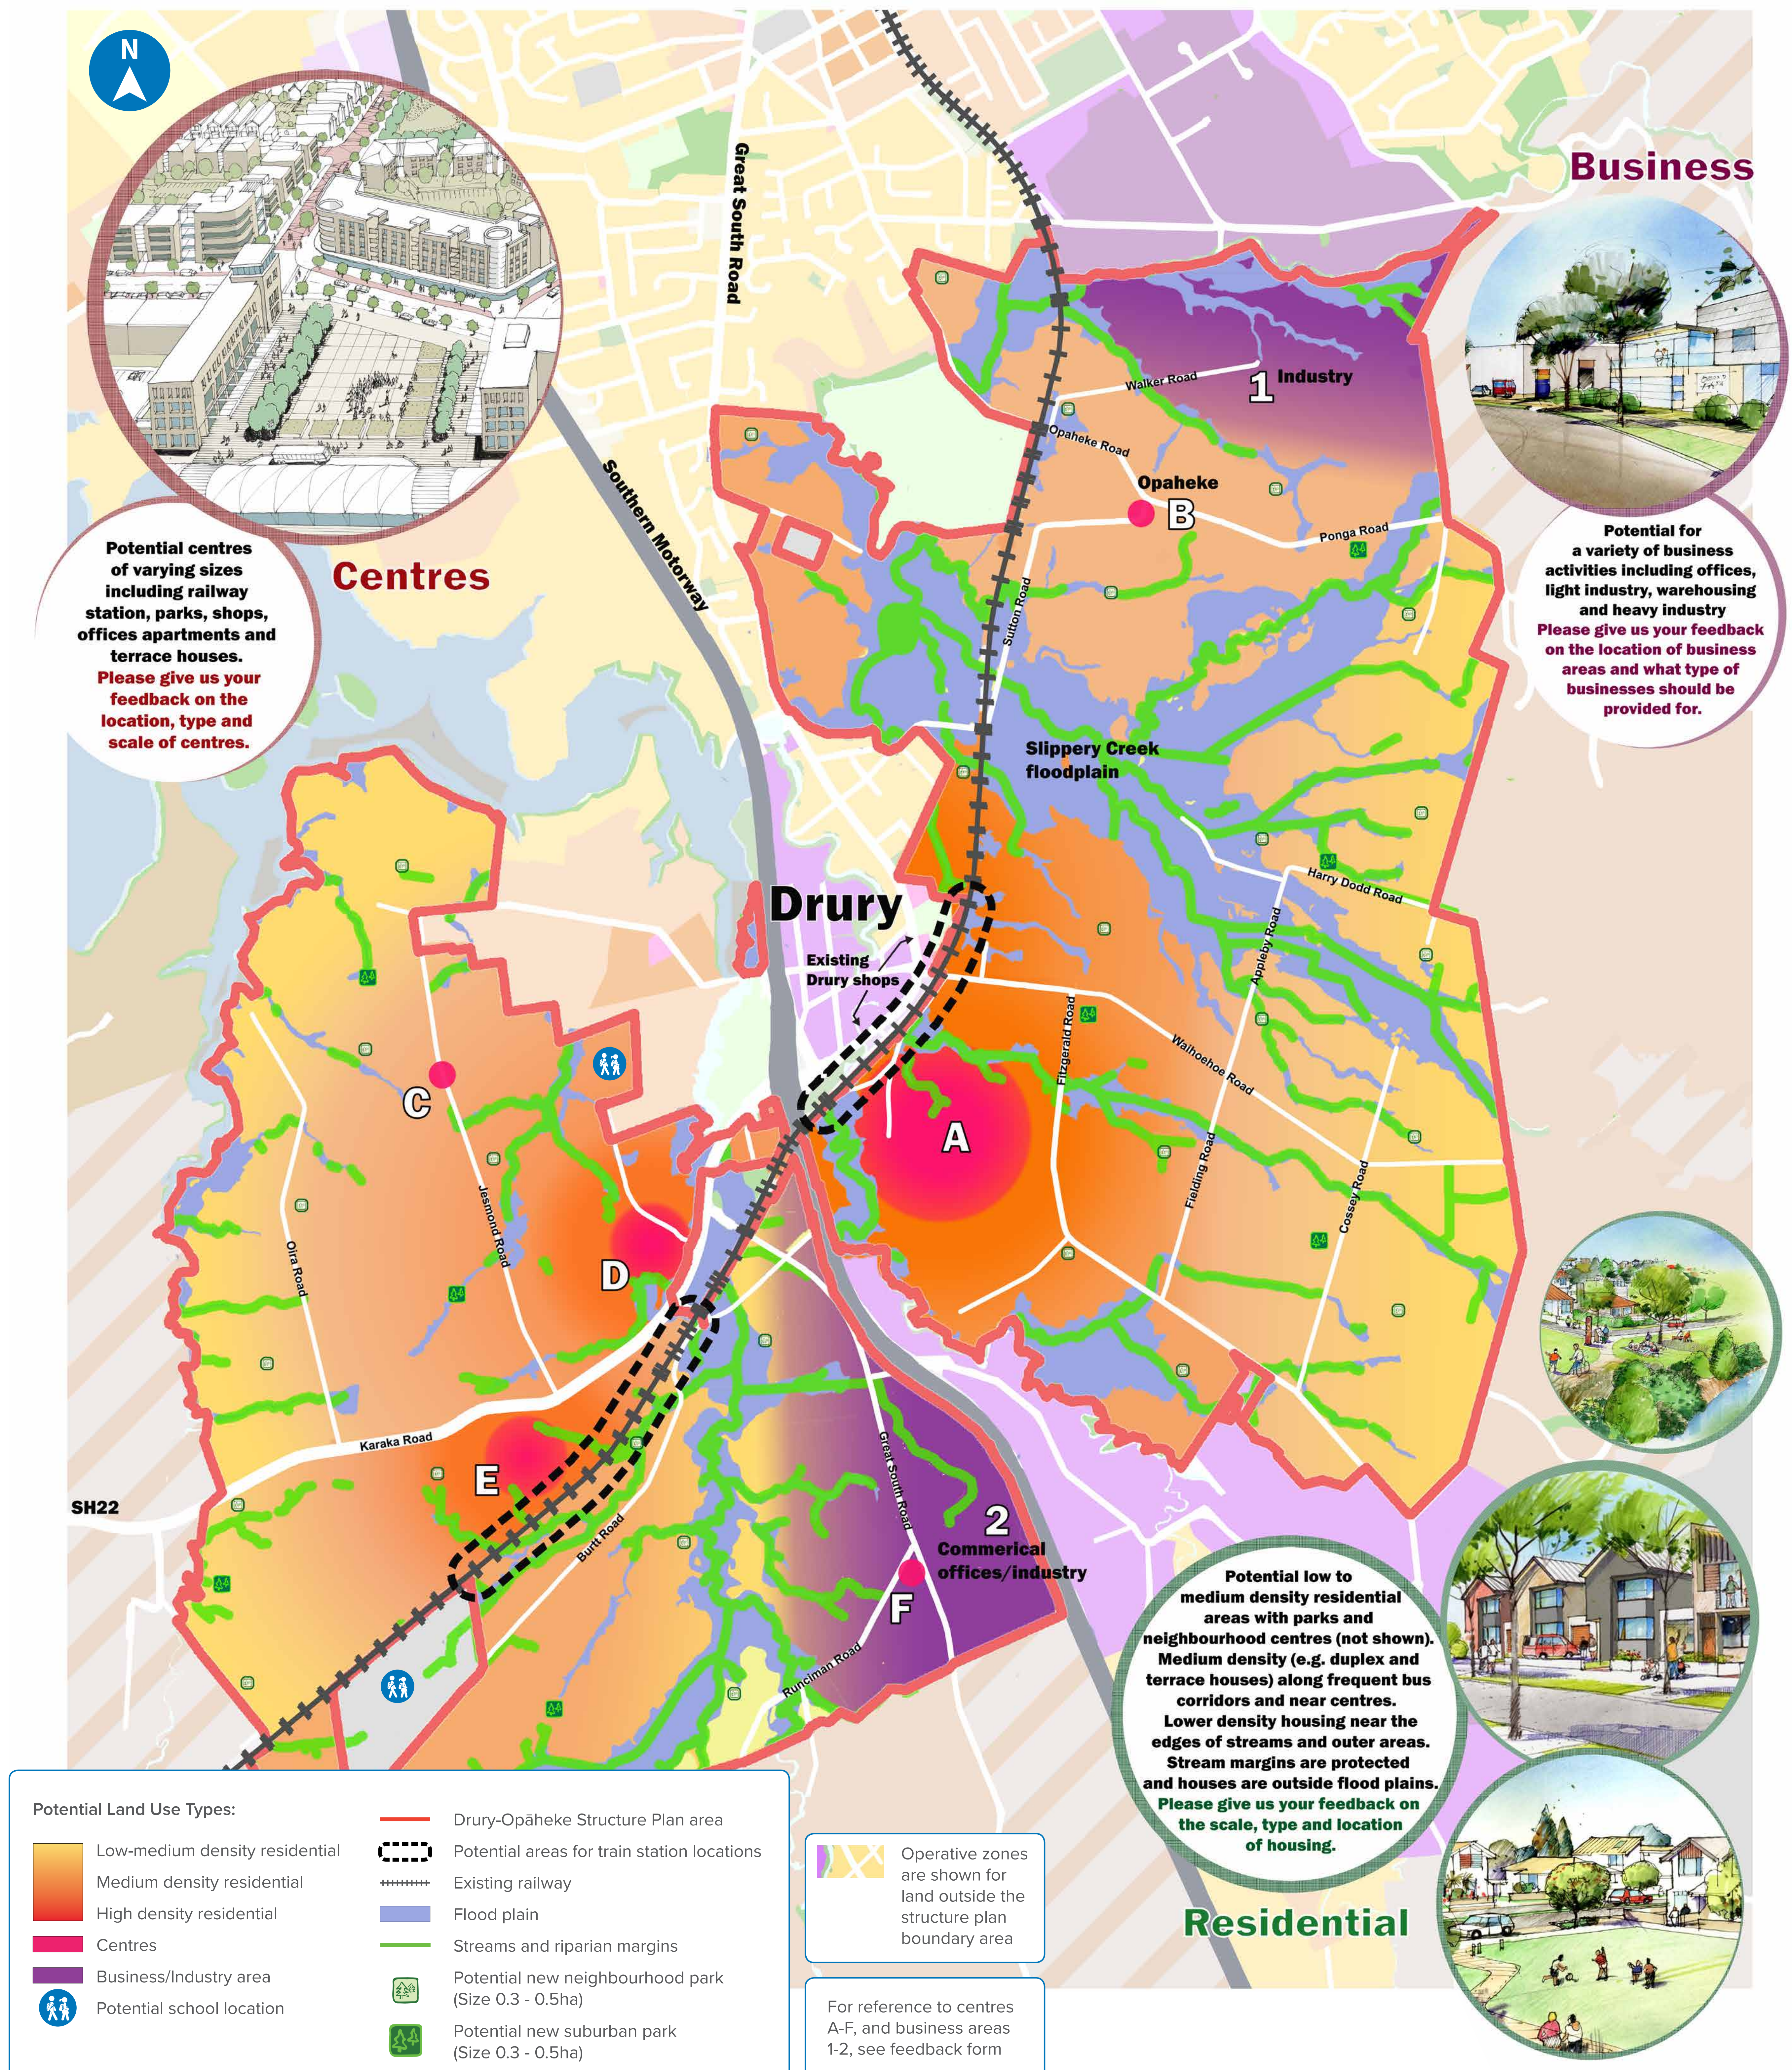

# LAND USE VISION FOR DRURY-OPĀHEKE

The 2018 vision for Drury-Opāheke is set out in Auckland Council's **Drury-Opāheke Draft Land Use Plan** below:

\*Note: map shown not to scale

This map has been prepared for consultation purposes only. The information is indicative and may change as a result of further research.