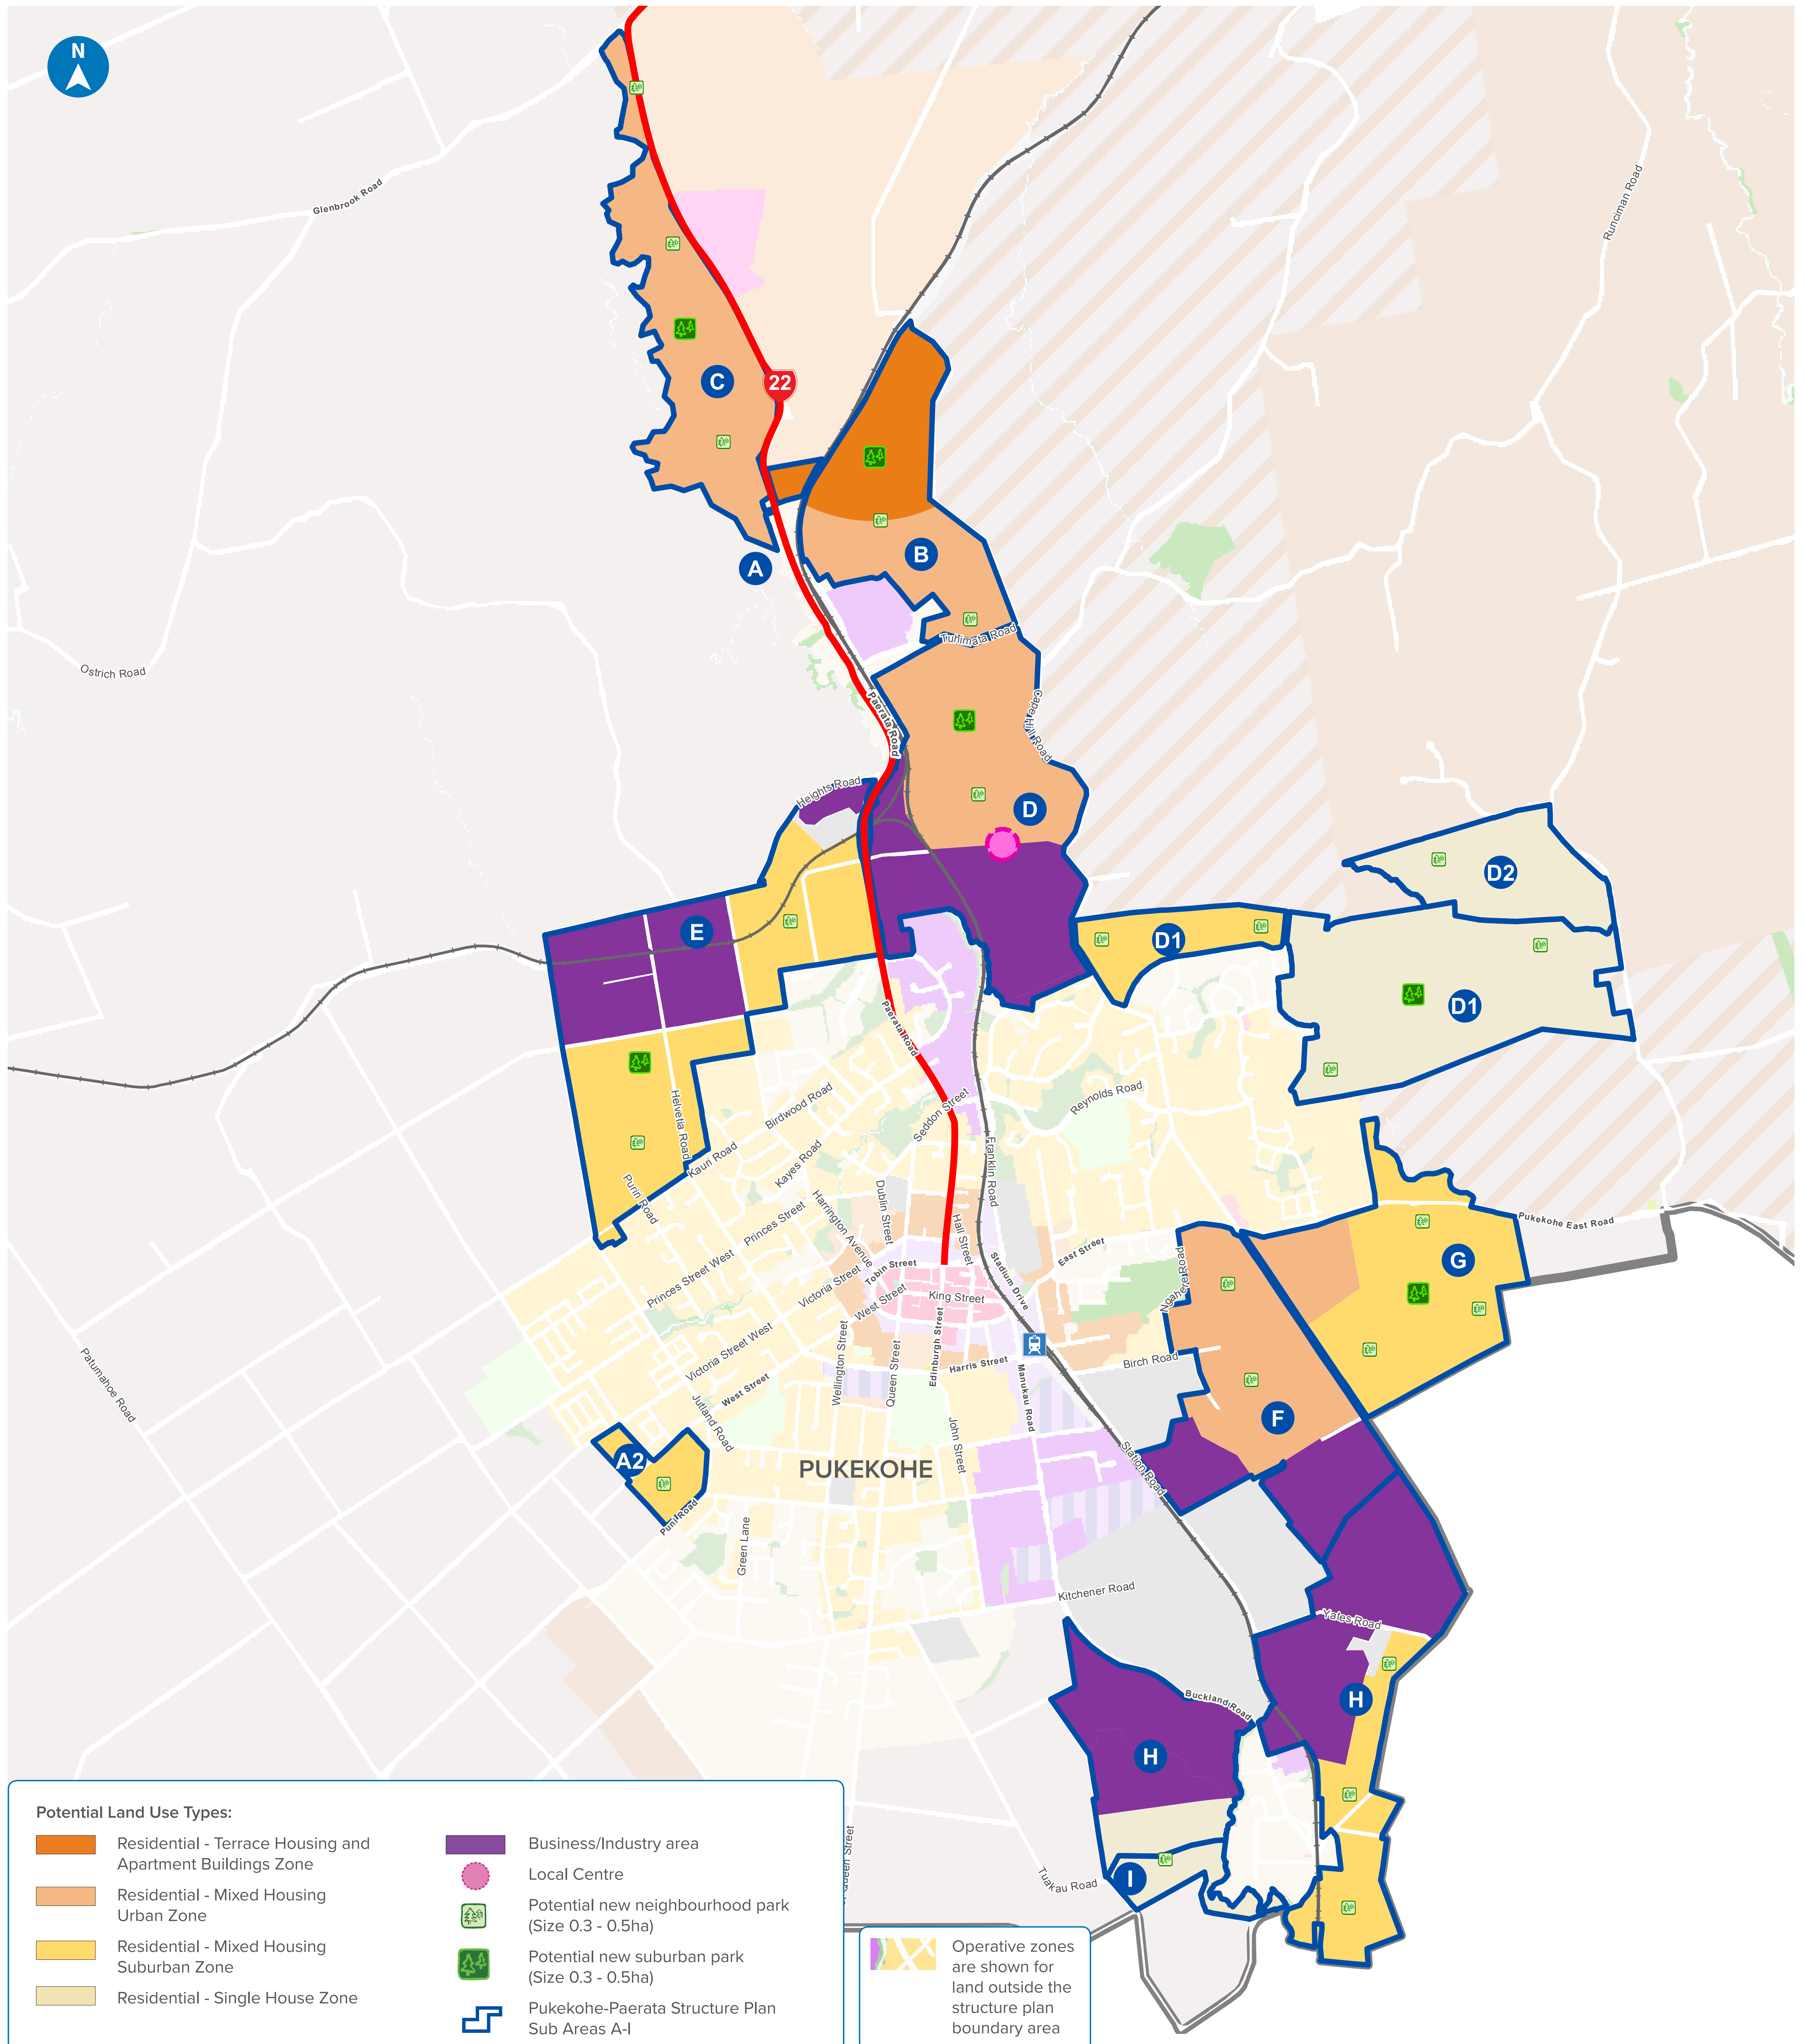

# LAND USE VISION FOR PUKEKOHE-PAERATA

The 2018 vision for Pukekohe-Paerata is set out in Auckland Council's **Pukekohe-Paerata Draft Land Use Plan** below:

\*Note: map shown not to scale

This map has been prepared for consultation purposes only. The information is indicative and may change as a result of further research.