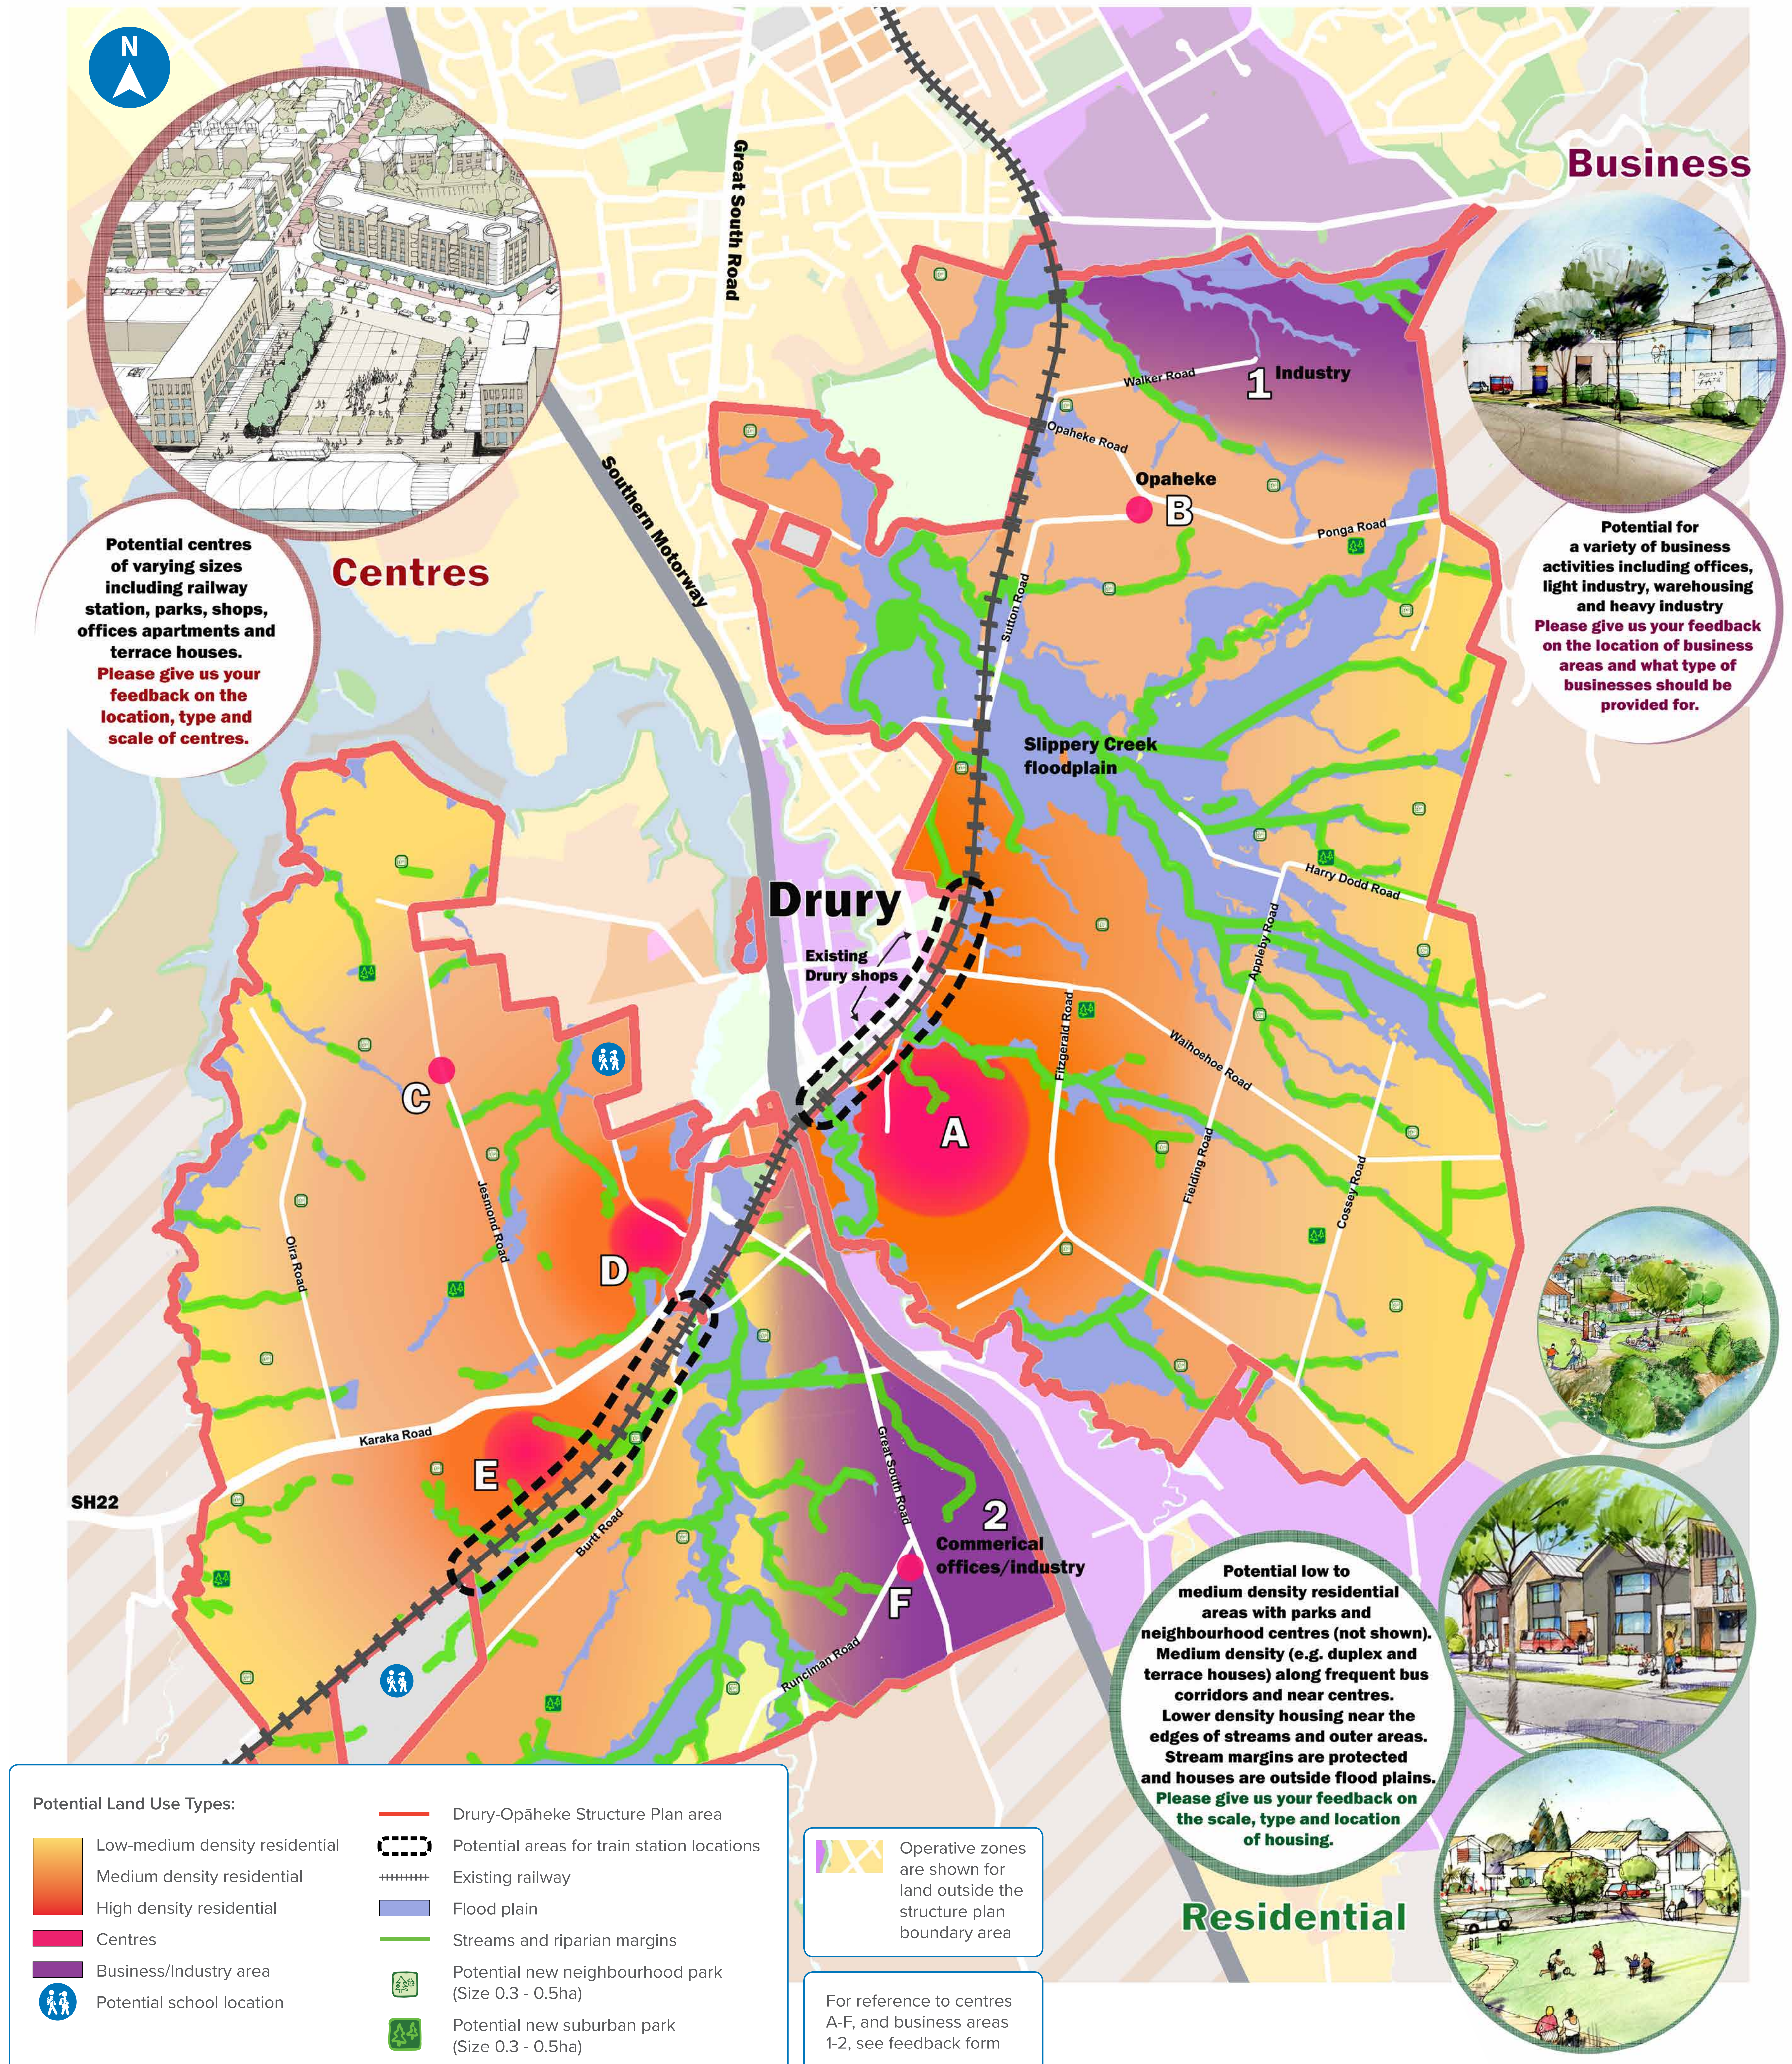

LAND USE VISION FOR DRURY-OPĀHEKE

The 2018 vision for Drury-Opāheke is set out in Auckland Council's **Drury-Opāheke Draft Land Use Plan** below:

*Note: map shown not to scale

This map has been prepared for consultation purposes only. The information is indicative and may change as a result of further research.